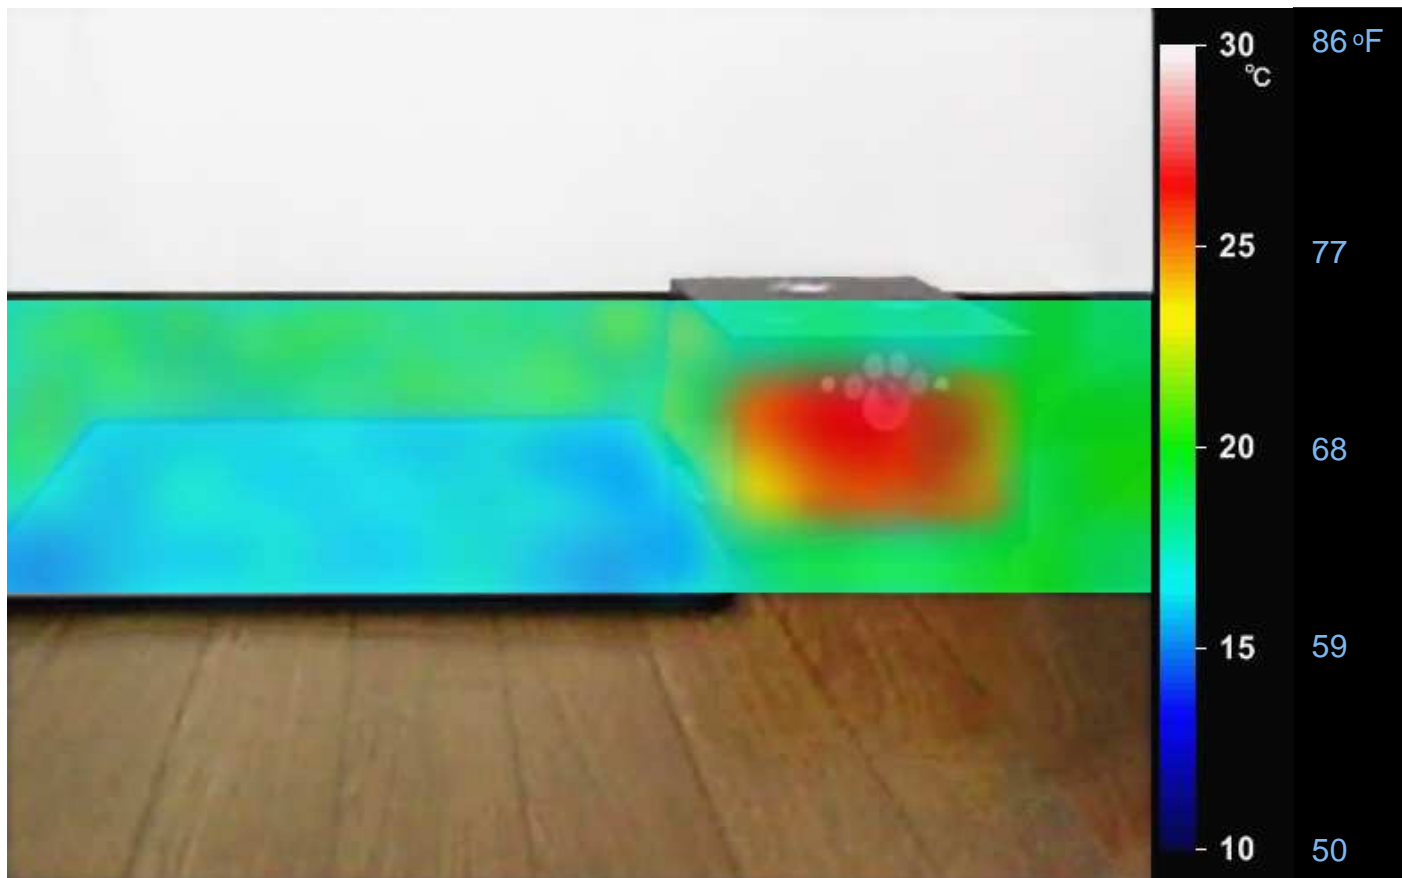

Cooler 10°C / 18°F than the room temperature

- 🐾 Target temperature can be set from 20 to 32°C / from 68 to 90°F
- 🐾 Cool down within 45 to 60 minutes
- 🐾 Operating room temperature: Max. 33°C / 92°F

Visible Operating Conditions