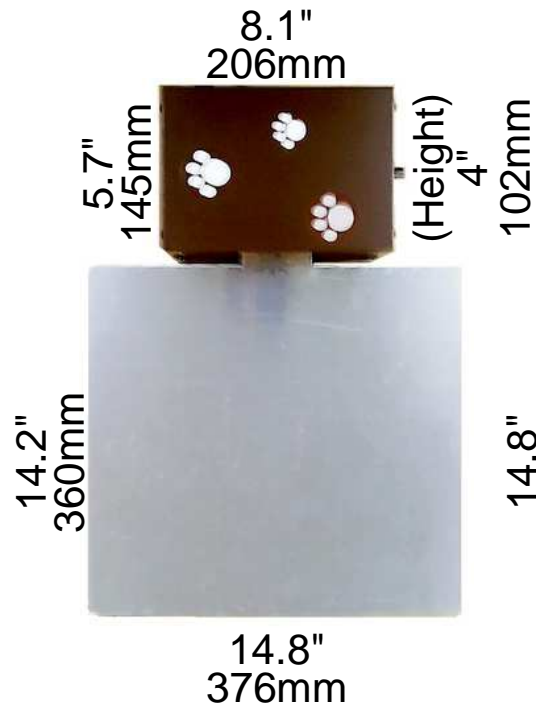

Indoor Cool Kennel Plate "Wanko 3"

To Keep your dogs Cool on Hot Summer days

Ideal for old or ailing pets

🐾 Cool aluminum plate

🐾 M size: 36x38cm, t=2mm / 14.2"x14.8", t=0.1"

🐾 L size: 38x60cm, t=2mm / 14.8"x23.6", t=0.1"

🐾 Cooling capacity: RTM-10°C / RTM-18°F

🐾 Material: Aluminum, Steel

🐾 Life expectancy: 17500 hours for continuous run

Dimensions and Weight

Wanko 3-M

Wanko 3-LH

Wanko 3-LV

Model	Size	Net Weight
Wanko 3 - M	Medium	7.5lb = 3.4kg
Wanko 3 - LH	Large, Horizontal	8.8lb = 4.0kg
Wanko 3 - LV	Large, Vertical	8.8lb = 4.0kg