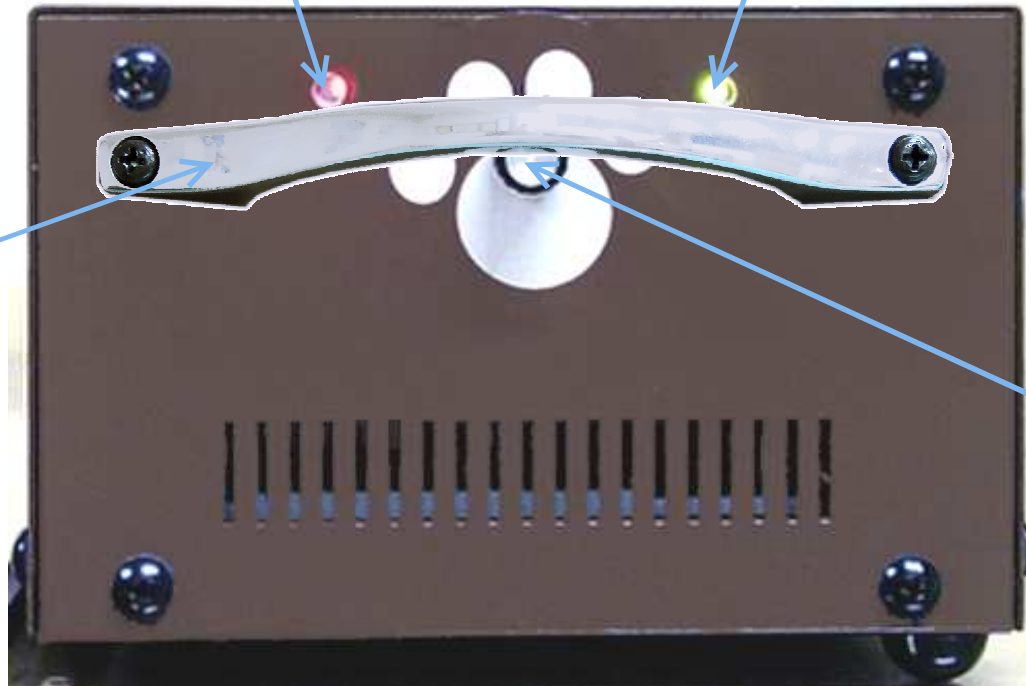

Abnormal Status LED

Lit to Red when overheating, disconnecting internal lines and breaking down the unit

Operation status LED

Green: when cooling
Red: when heating
Orange: at a proper temperature

Metal Handle

To protect the knob from a dog bite

Temp-adjustment knob

Turn CW: Hot
Turn CCW: Cool

Customer review:

"Wanko" helps my dog stay cool

I bought against the summer heat prevention for ailing female dog, mixed with Japanese Shiba and Spitz.