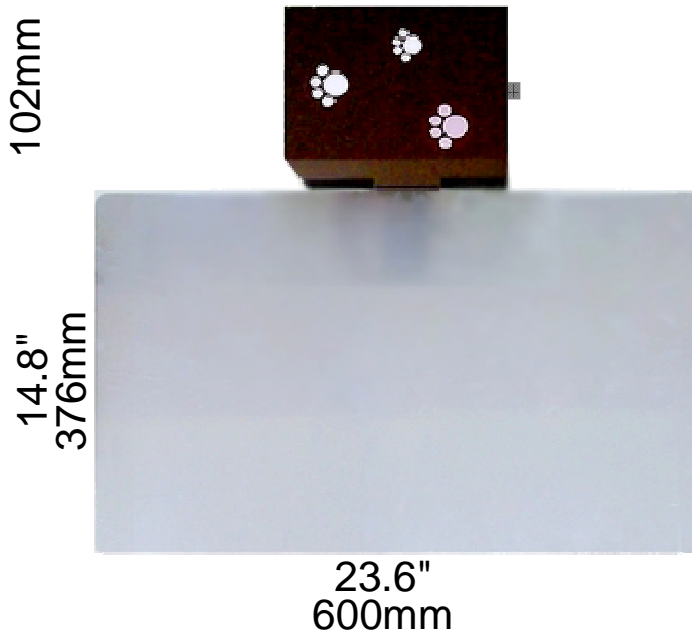

🐾 Cooling capacity: RTM-10°C / RTM-18°F

🐾 Material: Aluminum, Steel

🐾 Life expectancy: 17500 hours for continuous run

Dimensions and Weight

Wanko 3-M

Wanko 3-LH

Wanko 3-LV

Model	Size	Net Weight
Wanko 3 - M	Medium	7.5lb = 3.4kg
Wanko 3 - LH	Large, Horizontal	8.8lb = 4.0kg
Wanko 3 - LV	Large, Vertical	8.8lb = 4.0kg

Cooler 10°C / 18°F than the room temperature

- 🐾 Target temperature can be set from 20 to 32°C / from 68 to 90°F
- 🐾 Cool down within 45 to 60 minutes
- 🐾 Operating room temperature: Max. 33°C / 92°F

Visible Operating Conditions